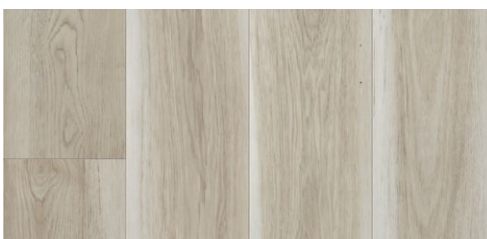

Modern Muse

LUXURY VINYL PLANKS

Construction:

Rigid Core SPC Vinyl Plank

Size: 7" x 48"

(181 mm x 1220 mm)

Total Thickness:

5.3 mm (4.3 mm with 1 mm Attached IXPE Pad)

Texture: Embossed

Wear Layer: 20 mil

Edge Profile: Micro-Bevel

Finish: Crystalguard™

Anti-Scratch Coating

Installation Method: Floating

Click System: Drop-Lock

Installation Level:

On | Above | Below Grade

Sq. Ft./Carton: 23.77

Cases/Pallet: 65

Sq. Ft./Pallet: 1,545

Warranties:

Lifetime Residential
20 Year Commercial

Coordinating Moldings Available

Crystalguard™
proprietary
anti-scratch coating

Wear Layer (20 mil)

High-Res Printing

Rigid SPC Core

Drop-Lock
Click System

1mm Attached Pad

DVRVP672-C Picturesque