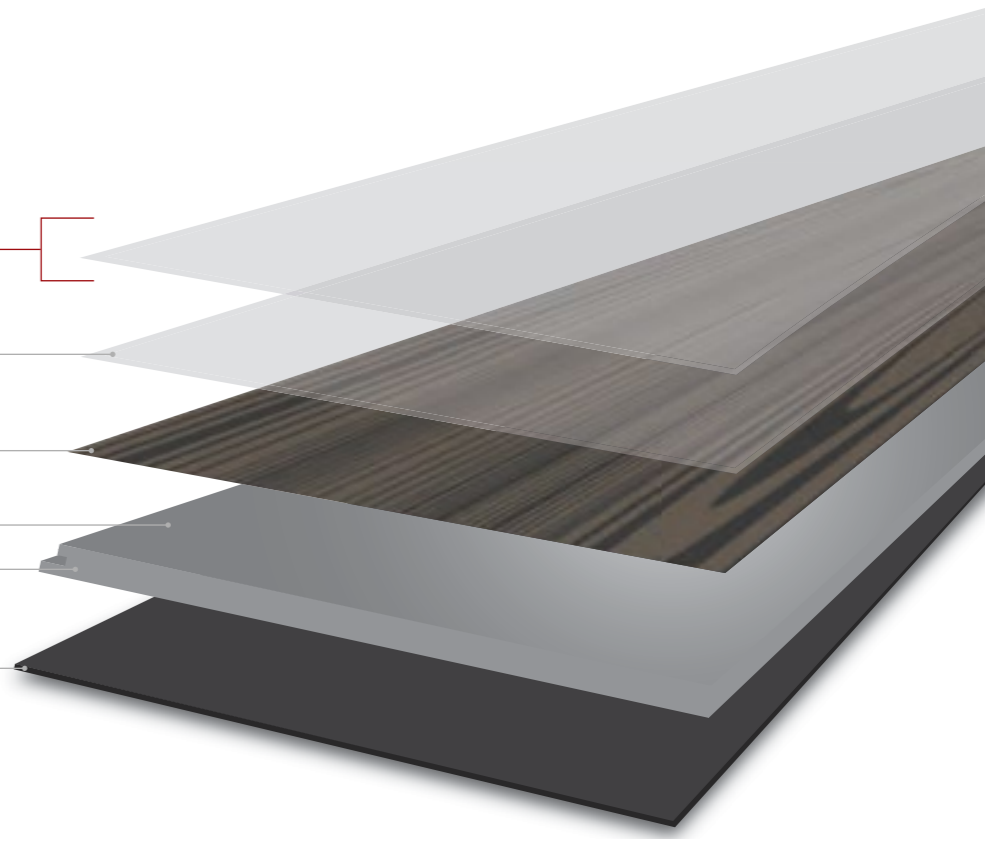

## Modern Muse Construction

Rigid Core SPC

- Texture:** Embossed
  - Construction:** Rigid Core SPC Vinyl
  - Thickness:** 5.3mm (4.3mm Core + 1mm Attached IXPE Pad)
  - Wear Layer:** 20 mil
  - Edge Profile:** Micro-Bevel
  - Finish:** Crystalguard™ Anti-Scratch Coating
  - Installation Method:** Floating
  - Installation Level:** On | Above | Below Grade
  - Sq. Ft./Carton:** 23.77
  - Warranty:** Lifetime Residential | 20 Year Commercial
- Coordinating Moldings Available*

 Crystalguard™  
proprietary  
anti-scratch coating

Wear-Resistant Layer (0.5mm/20 mil)

High-Res Printing

Rigid SPC Core

Drop-Lock Click System

1mm Attached IXPE Foam Underlay

*Total Thickness: 5.3 mm*

# Modern Muse Collection

11 SPC Luxury Vinyl Designs

PRODUCT	SKU#	FT <sup>2</sup> /CASE	SIZE
Focal Point	DVRVP670-C	23.77	7-1/8" x 48"
Mood Board	DVRVP671-C	23.77	7-1/8" x 48"
Picturesque	DVRVP672-C	23.77	7-1/8" x 48"
Rizz	DVRVP673-C	23.77	7-1/8" x 48"
Minimalist	DVRVP674-C	23.77	7-1/8" x 48"
Gallery	DVRVP675-C	23.77	7-1/8" x 48"
Centerpiece	DVRVP676-C	23.77	7-1/8" x 48"
Natural Light	DVRVP677-C	23.77	7-1/8" x 48"
Glow Up	DVRVP678-C	23.77	7-1/8" x 48"
Brush Stroke	DVRVP679-C	23.77	7-1/8" x 48"
Cozy	DVRVP680-C	23.77	7-1/8" x 48"