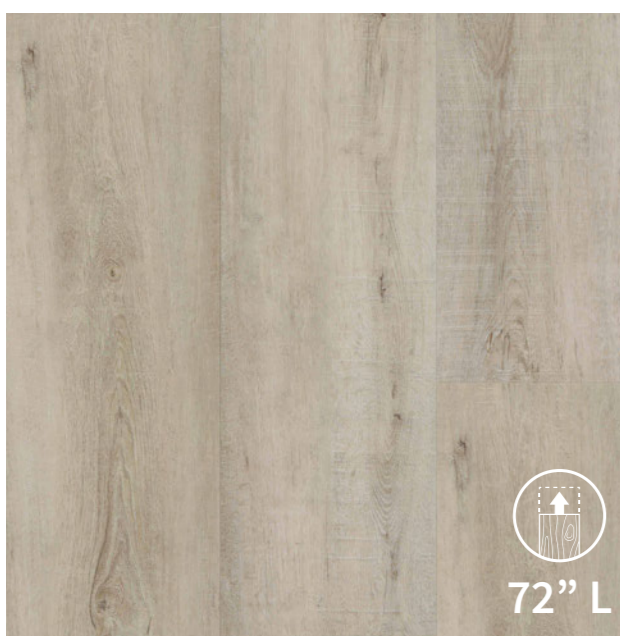

GRANDIOSE

LUXURIOUS, OVERSIZED WPC PLANKS

12mm Thick / 10 Colors / 9"x60" & 9"x72" Planks

INTRODUCING

Grandiose

LUXURIOUS, OVERSIZED WPC PLANKS

Elevate design with refined pattern, texture, and natural colors; all on a larger plank for the ultimate upscale look.

87/8" x 597/8" planks | 22.12 ft²/carton | embossed in-register

Grandiose

LUXURY VINYL | CORE: WPC

Fischer DV798-C 8-7/8" x 72"

Evans DV787-C 8-7/8" x 59-7/8"

Whitney DV797-C 8-7/8" x 59-7/8"

Crawford DV791-C 8-7/8" x 59-7/8"