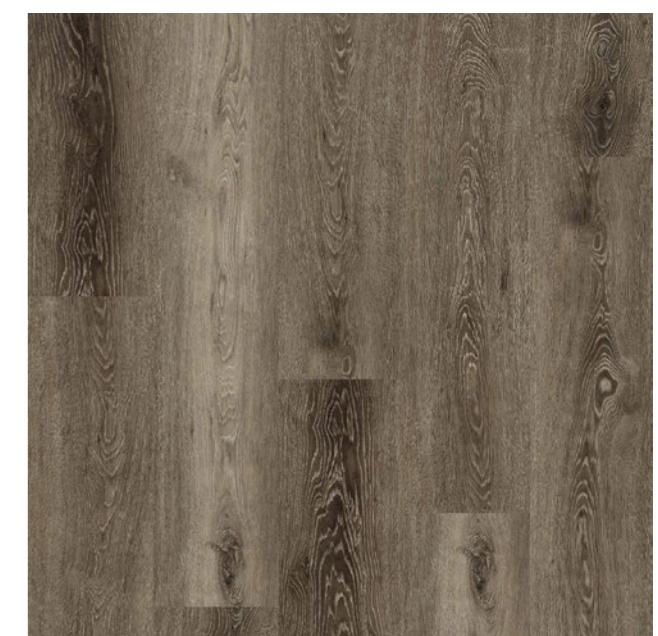

87/8" x 597/8" planks | 22.12 ft²/carton | embossed in-register

Grandiose

LUXURY VINYL | CORE: WPC

Fischer DV798-C 8-7/8" x 72"

Evans DV787-C 8-7/8" x 59-7/8"

Whitney DV797-C 8-7/8" x 59-7/8"

Crawford DV791-C 8-7/8" x 59-7/8"