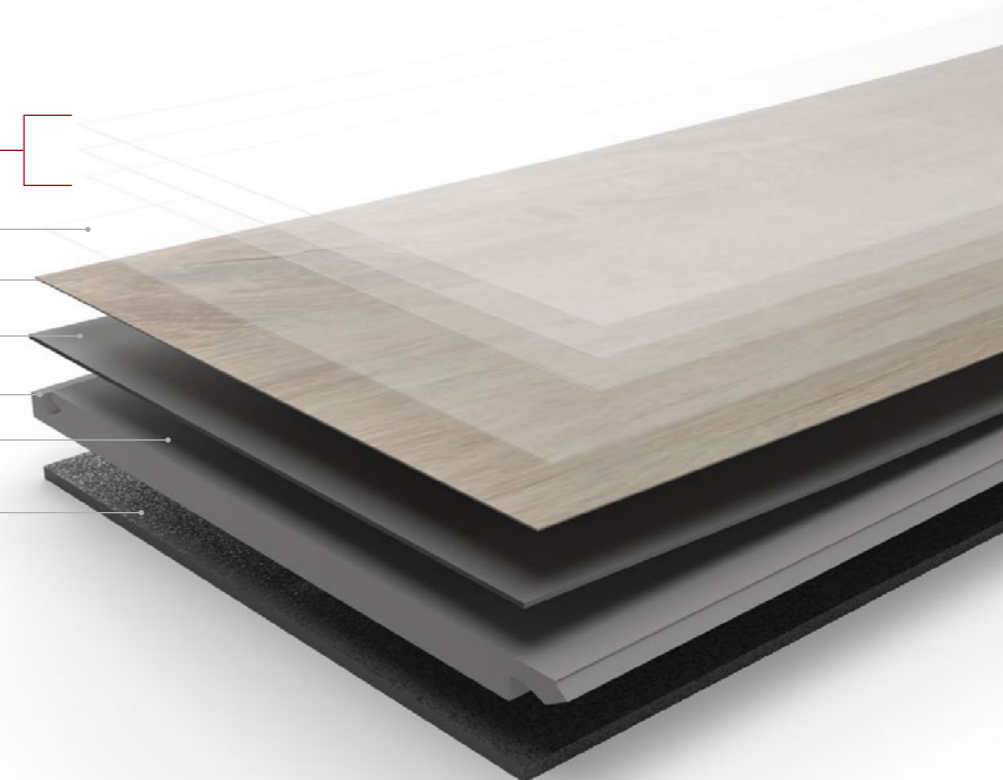

Fischer

DV798-C

8-7/8" x 72" planks | 22.16 ft²/carton | embossed in-register

WPC LUXURY VINYL

Grandiose Construction

WPC Luxury Vinyl

Texture: Embossed in Register | Hand Scraped | Random Embossed

Construction: Engineered WPC Vinyl Plank

Thickness: 12 mm (10.5mm Core + 1.5mm Attached EVA Pad)

Wear Layer: 20 mil

Edge Profile: Painted V-Bevel

Finish: Crystalguard™ Plus

Installation Method: Floating

Installation Level: On | Above | Below Grade

Sq. Ft./Carton: 22.12 | 22.16 | 23.39

Warranty: Lifetime Residential | 25 Year Commercial

Coordinating Moldings Available

Crystalguard™ PLUS
(3 Layers of Protective Anti-Scratch Coating)

Wear-Resistant Layer (20 mil)

High Resolution Decorative Film

Vinyl Top Layer

Fold Down Locking System

High-Density WPC Core

1.5 mm Attached EVA Pad Underlay

Total Thickness: 12 mm